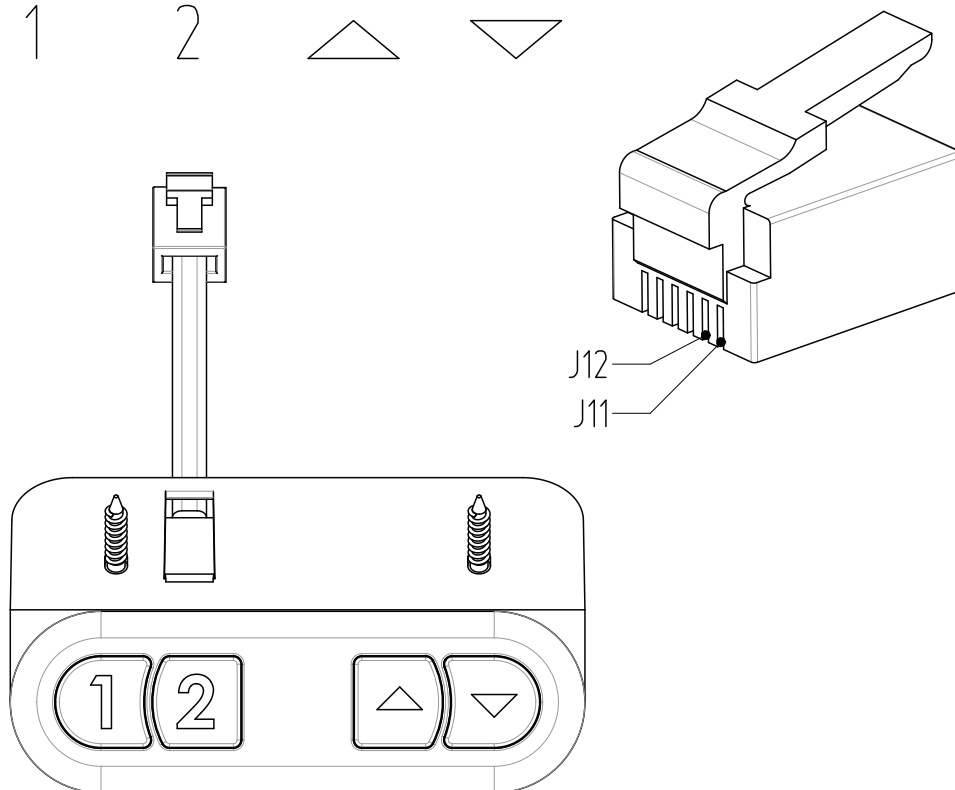

## Wiring Diagram for MCP-LC Serie Control Panel (UP/DOWN)

1 2  