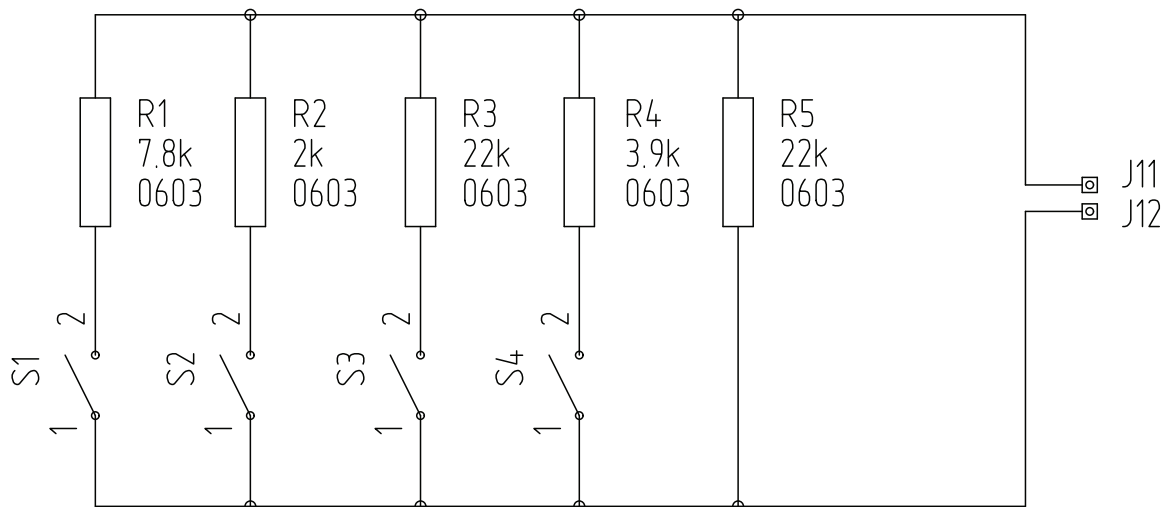

## Wiring Diagram for MCP-LC Serie Control Panel (UP/DOWN)

1 2  